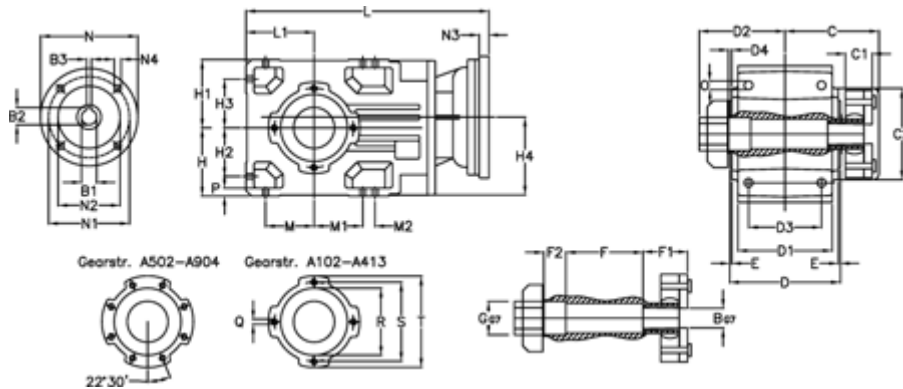

Article number: 29600200946120  
 Description: Bevel helical gearbox  
 A202QF25-9,4-P63B5

## Measures

B = 25	D1 = 110	F2 = 36	L = 306.0	N3 = -
B1 = 11	D2 = 60	G = 32	L1 = 80	N4 = M8x19
B2 = 12.8	D3 = 90	GA = 14,5 NM	M = 60.0	O = 9.5
B3 = 4	d4 = 4.5	H = 80	M1 = 60.0	P = 9
C = 89.5	Description = A202QF-xx-P63 B5	H1 = 80	M2 = -	Q = M8x15
C1 = 23	E = 3.0	H2 = 60.0	N = 140	R = 95
C2 = 72.0	F = 77.5	H3 = 60.0	N1 = 115	S = 115
D = 136	F1 = 36.0	H4 = 93.0	N2 = 95	T = 140